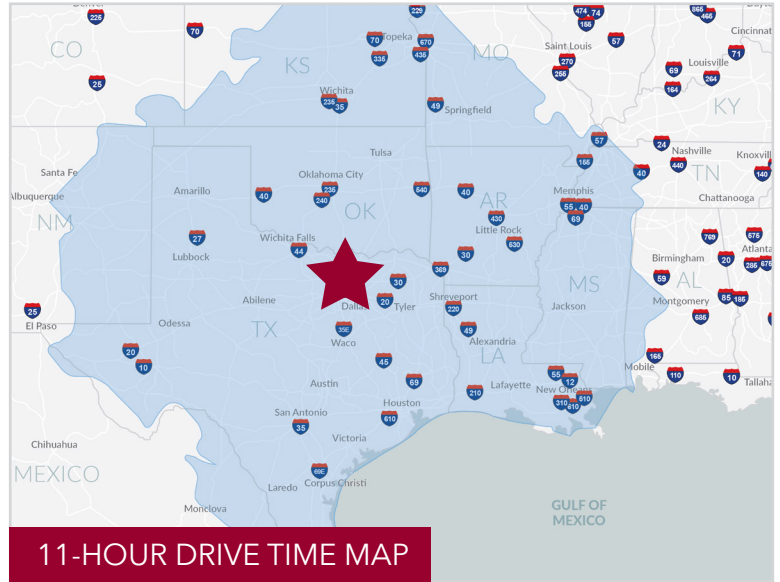

## **SOUTHWEST CROSSING LOGISTIC CENTER**

5200 S Freeway | Fort Worth, TX 76115

## LOCATION HIGHLIGHTS

- Highway frontage and visibility on I-35
- Instant access to Interstate 20
- Proximity to abundant labors
- Proximity to CBD of Fort Worth
- Corporate neighbors include Sysco Foods and Alcon Laboratories
- A proven location for local last mile and food distribution.
- Central to each inland port (Inter-modal) facility serving DFW