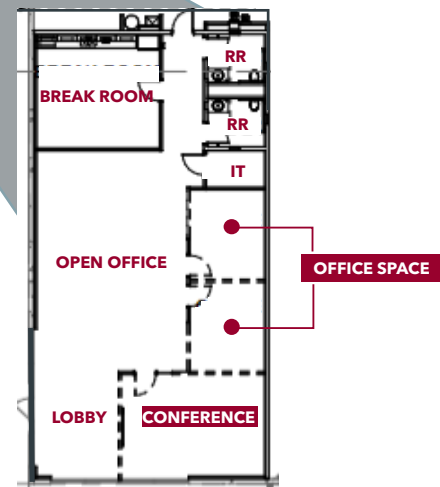

## SQUARE FOOTAGE BREAKDOWN

- 2,850 Square Feet
- Spec Office Suite
- Southwest Corner of Building

**DRIVE-IN DOORS**  
 1(12'X14')

**COLUMN SPACING**  
 Typical 52' x 47.6'

**TRUCK COURT**  
 185'

106,053 SF

FOR LEASE